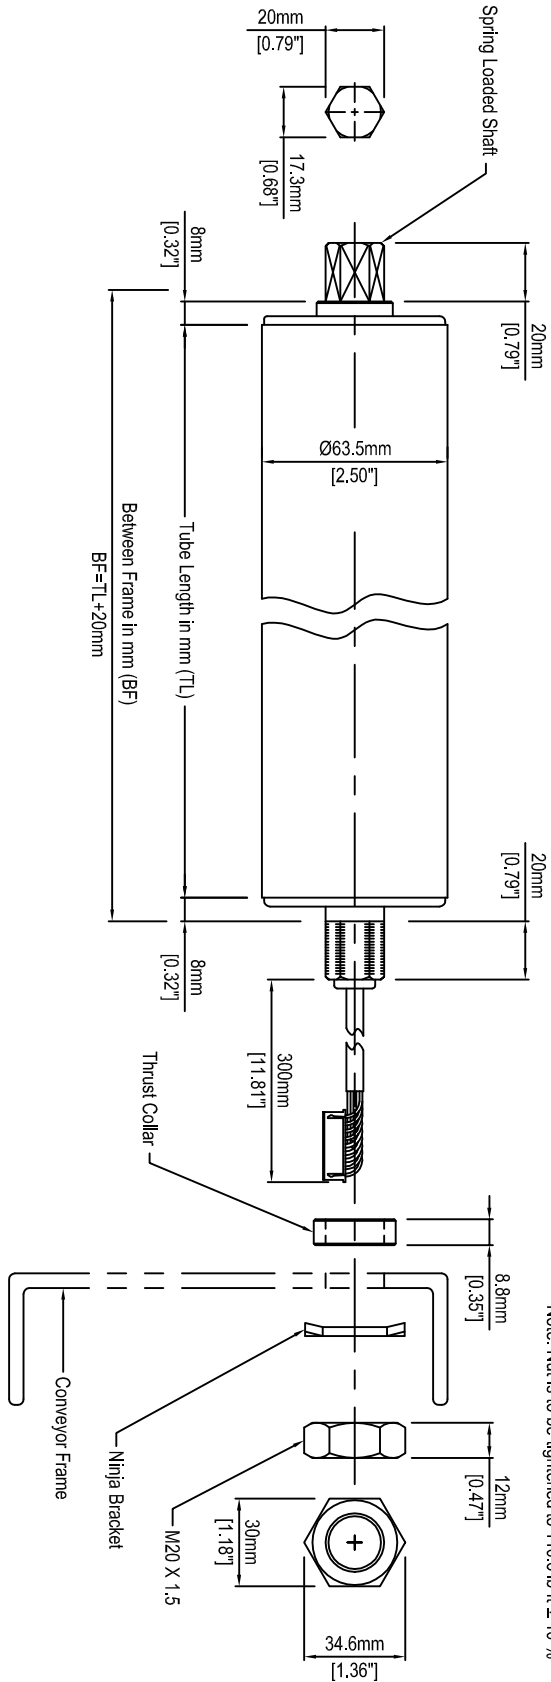

REV	DESCRIPTION	DATE

*Note: Nuts to be tightened to 110.6 lb-ft ± 10 %

ITOH DENKI
 ITOH DENKI, USA, INC.
 135 STEWART ROAD
 HANOVER INDUSTRIAL ESTATES
 HANOVER TOWNSHIP, PA 18706
 Ph: 888-310-8811 www.itohdenki.com

ITOH DENKI USA, INCORPORATED
PM635FS POWER ROLLER

SCALE:	NONE	DRAWN BY:	BNB	DATE:	05.01.09
--------	------	-----------	-----	-------	----------