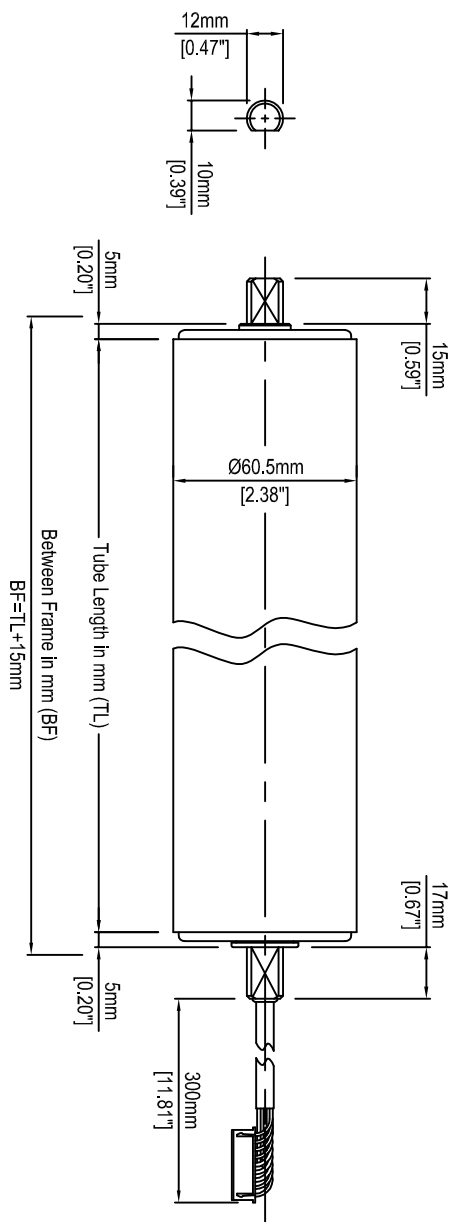

REV	DESCRIPTION	DATE

JD Shaft option shown

ITOH DENKI
ITOH DENKI, USA, INC.
135 STEWART ROAD
HANOVER INDUSTRIAL ESTATES
HANOVER TOWNSHIP, PA 18706
Ph: 888-310-8811 www.itohdenki.com

ITOH DENKI USA, INCORPORATED
PM605FE POWER ROLLER

SCALE:	NONE	DRAWN BY:	BNB	DATE:	06.12.08