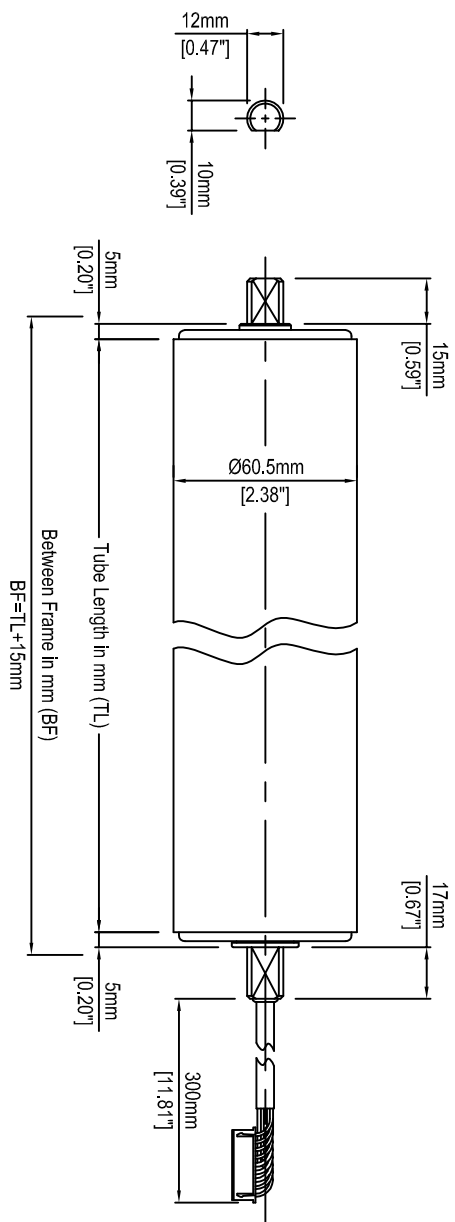

REV	DESCRIPTION	DATE

JD Shaft option shown

**ITOH DENKI USA, INC.**  
 2 GREAT VALLEY BLVD.  
 WILKES-BARRE, PA 18706  
 Ph: 888-310-8811 www.itohdenki.com

**ITOH DENKI USA, INCORPORATED**  
**PM605FE POWER ROLLER**

SCALE:	NONE	DRAWN BY:	BNB	DATE:	06.12.08
--------	------	-----------	-----	-------	----------