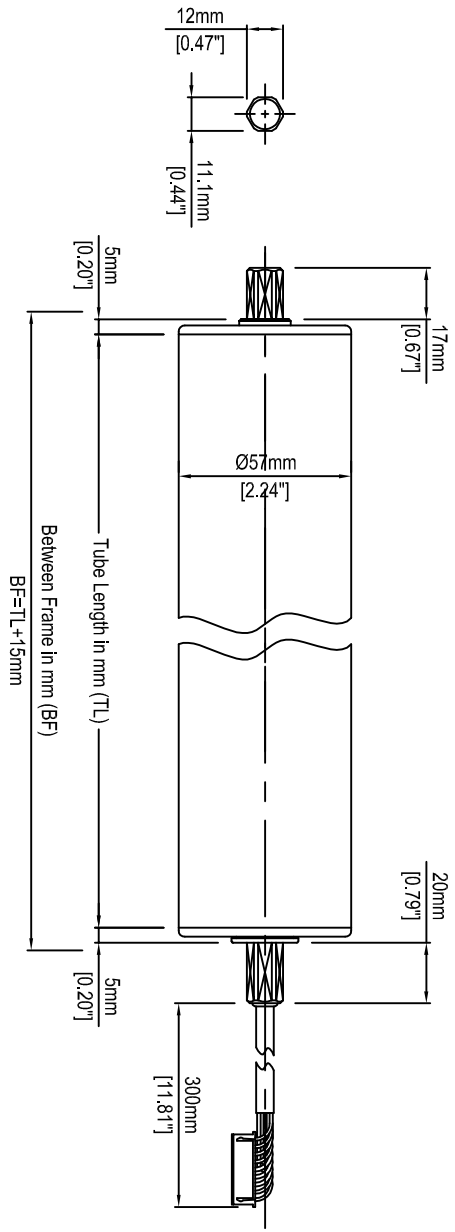

REV	DESCRIPTION	DATE

ITOH DENKI

ITOH DENKI, USA, INC.
135 STEWART ROAD
HANOVER INDUSTRIAL ESTATES
HANOVER TOWNSHIP, PA 18706
Ph: 888-310-8811 www.itohdenki.com

ITOH DENKI USA, INCORPORATED
PM570FE POWER MOLLER

SCALE:	NONE	DRAWN BY:	BNB	DATE:	06.12.08