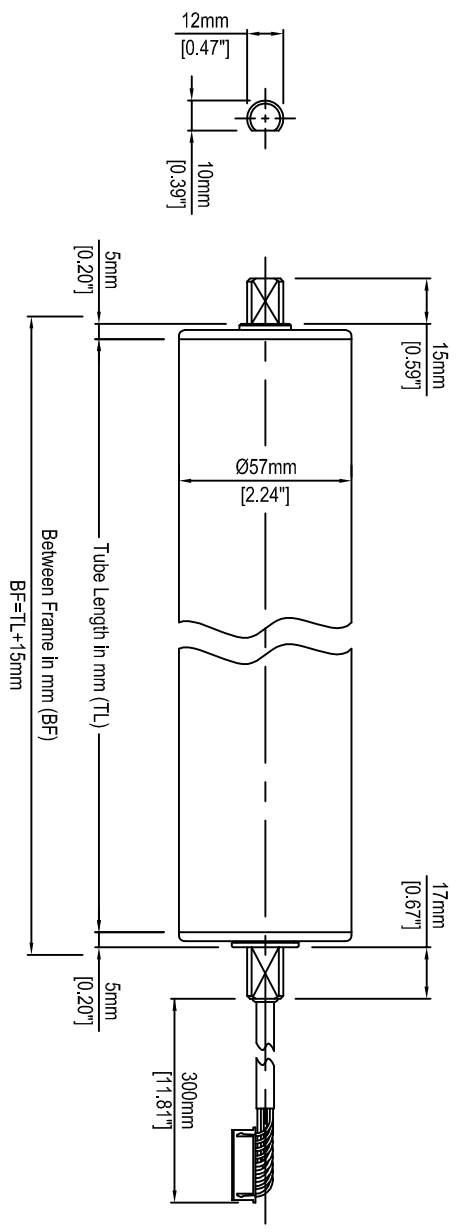

REV	DESCRIPTION	DATE

JD Shaft option shown

ITOH DENKI
 ITOH DENKI USA, INC.
 2 GREAT VALLEY BLVD.
 WILKES-BARRE, PA 18706
 Ph: 888-310-8811 www.itohdenki.com

ITOH DENKI USA, INCORPORATED
 PM570FE POWER ROLLER

SCALE:	NONE	DRAWN BY:	BNB	DATE:	06.12.08
--------	------	-----------	-----	-------	----------