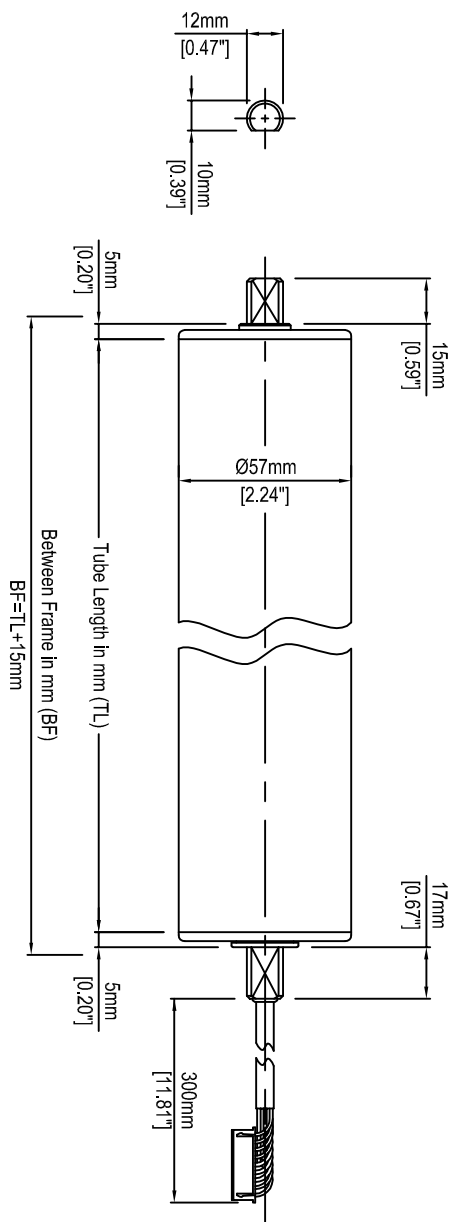

REV	DESCRIPTION	DATE

JD Shaft option shown

ITOH DENKI
 135 STEWART ROAD
 HANOVER INDUSTRIAL ESTATES
 HANOVER TOWNSHIP, PA 18706
 Ph: 888-310-8811 www.itohdenki.com

ITOH DENKI USA, INCORPORATED
PM570FE POWER MOLLER

SCALE:	NONE	DRAWN BY:	BNB	DATE:	06.12.08
--------	------	-----------	-----	-------	----------