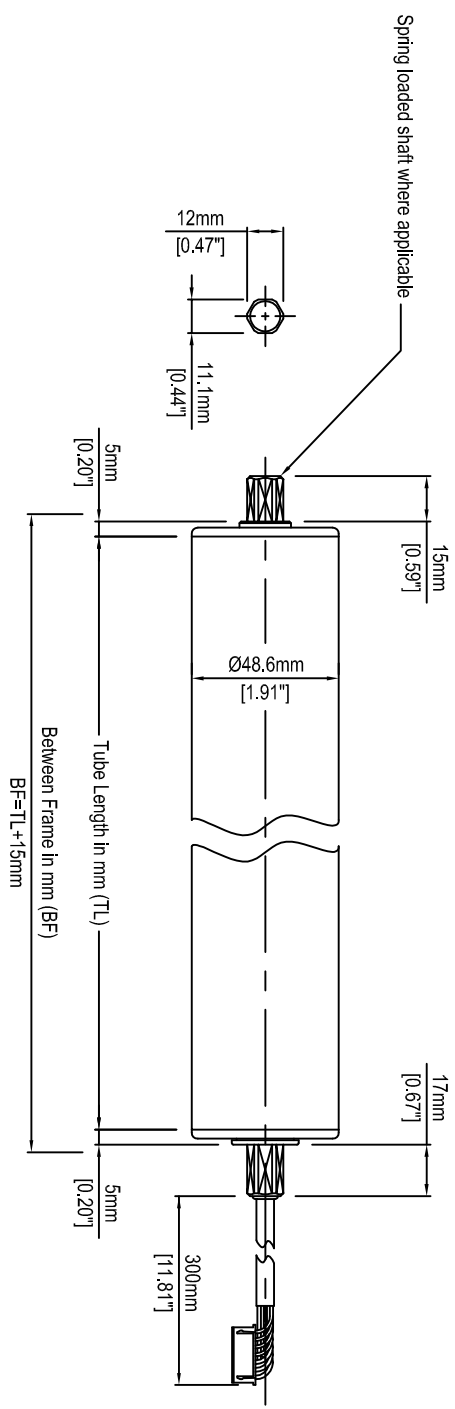

REV	REVISION	DESCRIPTION	DATE

ITOH DENKI USA, INCORPORATED PM486XE/XP POWER ROLLER			
SCALE:	DRAWN BY:	DATE:	
NONE	BNB	05.01.09	