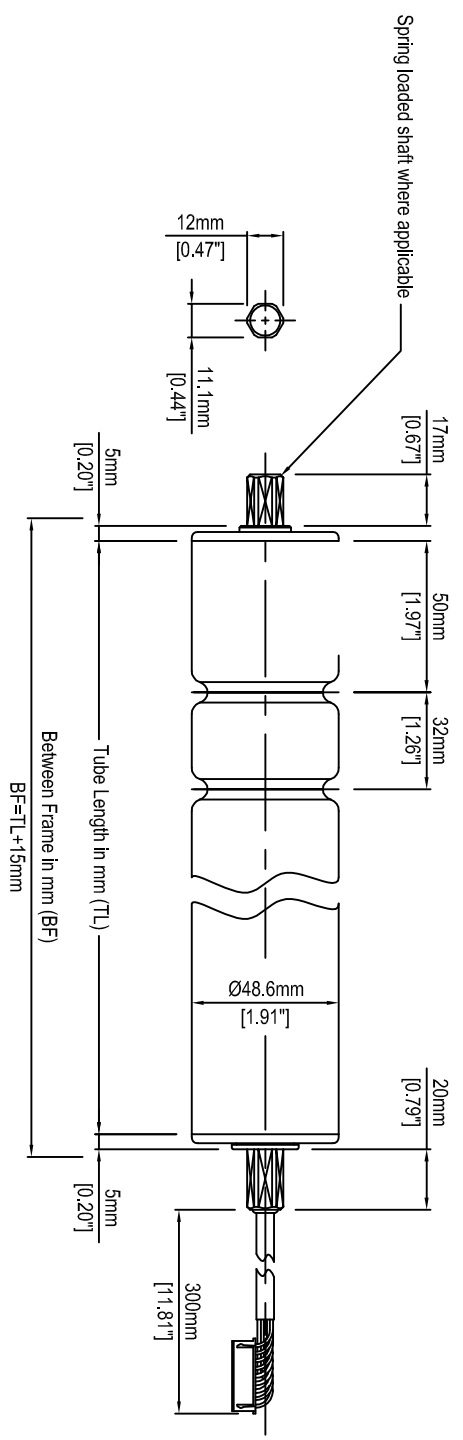

REV	DESCRIPTION	DATE

**ITOH DENKI USA, INC.**  
 2 GREAT VALLEY BLVD.  
 WILKES-BARRE, PA 18706  
 Ph: 888-310-8811 www.itohdenki.com

**ITOH DENKI USA, INCORPORATED**  
**PM486FS POWER ROLLER**

SCALE:	NONE	DRAWN BY:	BNB	DATE:	05.01.09
--------	------	-----------	-----	-------	----------