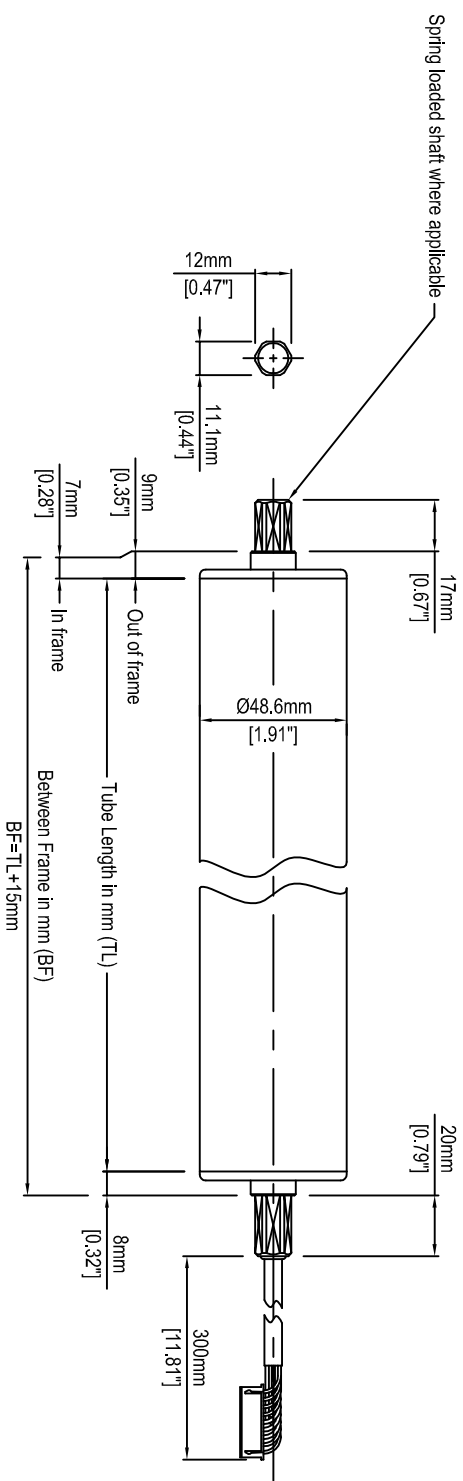

REV	DESCRIPTION	DATE

ITO DENKI USA, INC.
 2 GREAT VALLEY BLVD.
 WILKES-BARRE, PA 18706
 Ph: 888-310-8811 www.itodenki.com

ITO DENKI USA, INCORPORATED		
PM486FS POWER MOLLER WITH JR SHAFT		
SCALE: NONE	DRAWN BY: BNB	DATE: 05.01.09