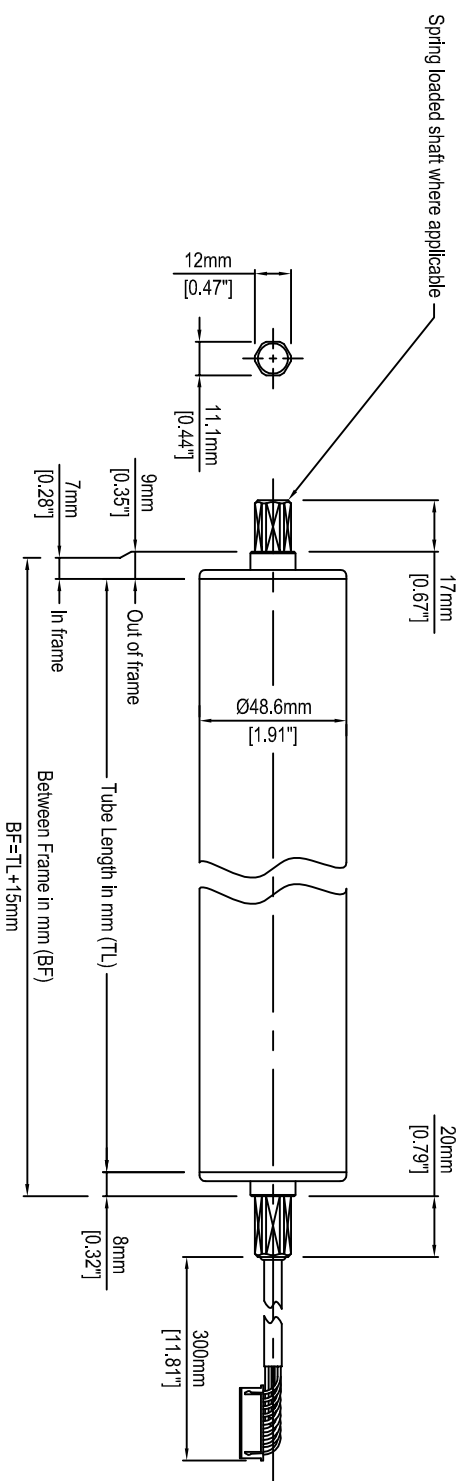

REV	DESCRIPTION	DATE

TECHNOLOGY
TOMORROW

**ITOHI
DENKI**

ITOHI DENKI, USA, INC.
135 STEWART ROAD
HANOVER INDUSTRIAL ESTATES
HANOVER TOWNSHIP, PA 18706
Ph: 888-310-8811 www.itohdenki.com

ITOHI DENKI USA, INCORPORATED			
PM486FS POWER MOLLER WITH JR SHAFT			
SCALE:	NONE	DRAWN BY:	BNB
DATE:	05.01.09		